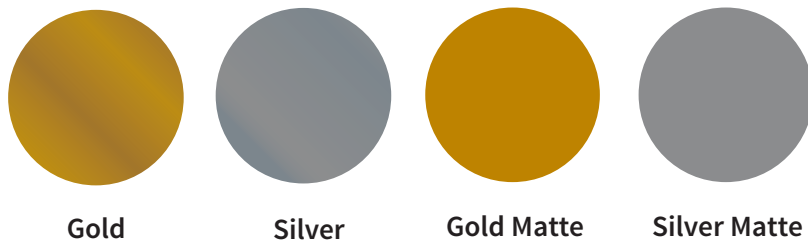

Emerald

LagoonNU

TealNU

Waterfall

Marine

Aqua

Blue

Navy

Raisin

Mocha

Brass

Timber

TaupeNU

Slate

Steel Blue

Platinum

Black

See our entire collection of color options online.

FALL 2021

CARLSON CRAFT®

collections

Thermography | Letterpress | Engraved Ink Colors*

See our entire collection of color options online.

We have done our best to accurately represent each color, but please note that colors may vary slightly depending on print process and paper.

CARLSON CRAFT®

collections

Foil Colors

Enhanced Raised Foil Colors**

**Available for Trend Collections

CARLSON CRAFT®

collections