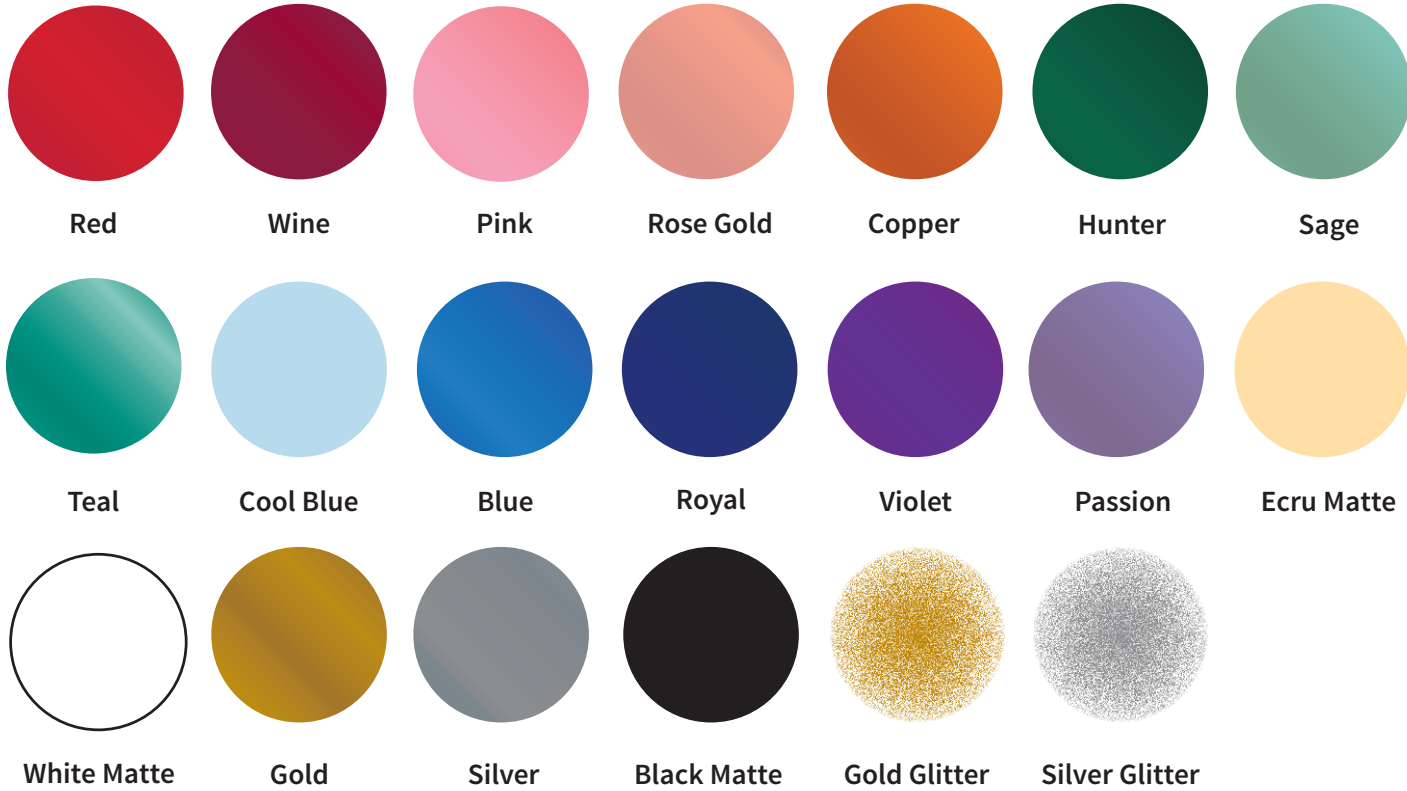

Emerald

LagoonNU

TealNU

Waterfall

Marine

Aqua

Blue

Navy

Raisin

Mocha

Brass

Timber

TaupeNU

Slate

Steel Blue

Platinum

Black

See our entire collection of color options online.

FALL 2021

CARLSON CRAFT®

collections

Thermography | Letterpress | Engraved Ink Colors*

See our entire collection of color options online.

We have done our best to accurately represent each color, but please note that colors may vary slightly depending on print process and paper.

CARLSON CRAFT®

collections

Foil Colors

Enhanced Raised Foil Colors**

**Available for Trend Collections

CARLSON CRAFT®

collections