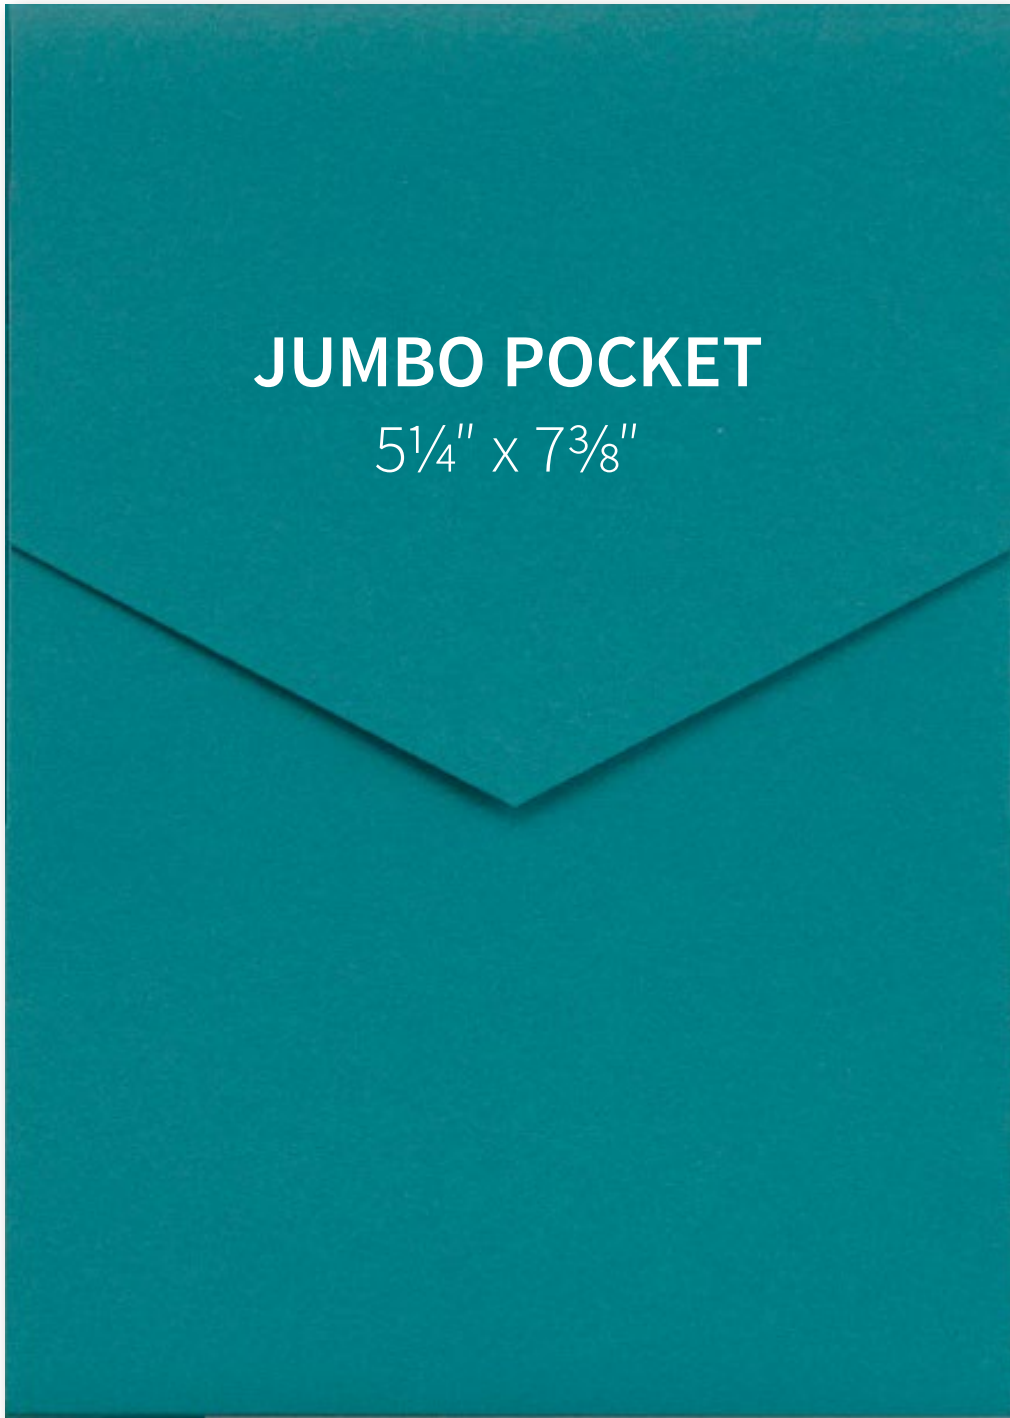

Square Flat Card

**ADDITIONAL LAYOUTS AVAILABLE:**

5 1/2" x 5 1/2"  
Top Folded Card

5 1/2" x 5 1/2"  
Side Folded Card

*perfect for*

invitations with a square pocket

**COORDINATING ENVELOPES:**

5<sup>3</sup>/<sub>4</sub>" x 5<sup>3</sup>/<sub>4</sub>" | 6" x 6" | 6<sup>3</sup>/<sub>4</sub>" x 6<sup>3</sup>/<sub>4</sub>"

**JUMBO POCKET**

5 1/4" x 7 3/8"

Fits 5 1/8" x 7 1/4" Flat Card

**OPEN POCKET:**

**IMPERIAL  
POCKET**

6<sup>3</sup>/<sub>8</sub>" x 6<sup>3</sup>/<sub>8</sub>"

Fits 5<sup>1</sup>/<sub>2</sub>" x 5<sup>1</sup>/<sub>2</sub>" Flat Card