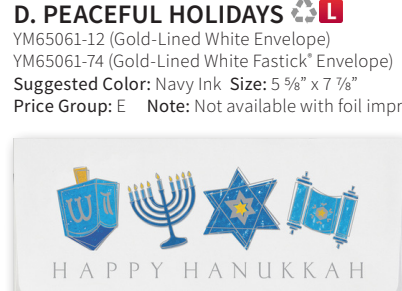

HANUKKAH CURRENCY ENVELOPE

YM56774FC (Unlined White Envelope)
Suggested Color: Black Ink Size: 6 1/2" x 2 7/8"
Note: Not available with foil imprint